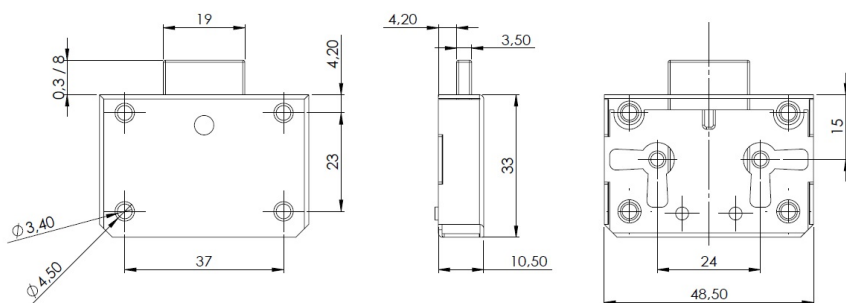

PRODUCT SHEET

Description:

Box Lock 2110 Bronze Pl, 15mm Backset (48x33mm), Without Key

Item number:

14.06.214-1

Units	Box	Carton	HS Code	Barcode
Pcs.	200	400	8301300000	
				5704866479349

SISO A/S

Mileparken 11
DK-2740 Skovlunde
Denmark
VAT: DK 24786013