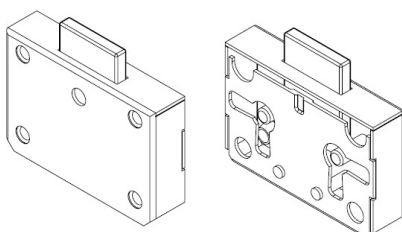

PRODUCT SHEET

Description:

Box Lock 2110 Bronze Pl, 15mm Backset (48x33mm), Without Key

Item number:

14.06.214-1

Units	Box	Carton	HS Code	Barcode
Pcs.	200	400	8301300000	
				5704866479349

SISO A/S

Mileparken 11
DK-2740 Skovlunde
Denmark
VAT: DK 24786013